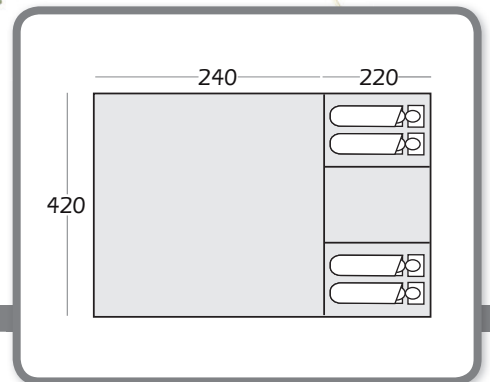

British built trailer

Mattresses

Heavy duty zips

Includes Jockey & spare wheel

High Visibility Guylines

Cotton Breathable Flysheet

- Two large two berth bedrooms including mattresses with removable covers. Both bedrooms feature ventilated side windows with external zipped covers.
- Further sleeping accommodation/storage available underneath the bedboards with the addition of SunnCamp's optional 'Under Bed Tents'.
- 2.4 metre detachable awning enabling the 'cabin' sleeping area to be used on its own for weekend use, overnight stays or late arrivals.
- Front door with roll up front and side panels allow the awning to be opened completely on hot Summer days.
- Front and side windows which allow lots of light into the living area. There is a further window to the rear of the cabin.
- The awning features an upright wall kitchen area with a ventilated side window.
- Storage pockets fitted to the front wall of the cabin section.
- Extra storage available in the cupboards under the bench seats in the cabin area.
- Wipe clean PVC coated polyester base panel.
- Full roof linings and curtains on easyslide track.
- Jockey Wheel and Spare Wheel included.
- SE model supplied with SunnCamp's deluxe kitchen unit comprising a stainless steel sink with draining board, twin gas burner with a stainless steel hob and grill. The kitchen unit clips onto the back of the trailer when travelling.