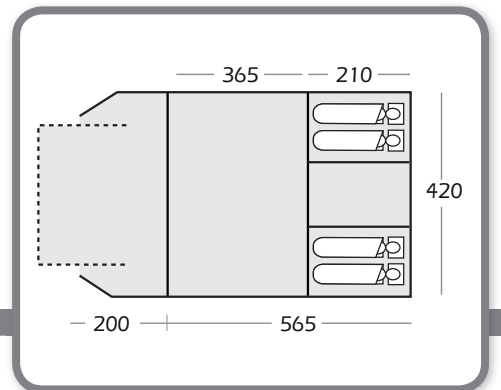

British built trailer	DEEP FORM Mattresses	Heavy duty zips	Includes Jockey & spare wheel	High Visibility Guylines	Cotton Breathable Flysheet	ZIG Zip In Groundsheet

- Two large two berth bedrooms including mattresses with removable covers.
- Both bedrooms feature ventilated side windows with external zipped covers.
- Further sleeping accommodation/storage available underneath the bedboards with the addition of SunnCamp's optional 'Under Bed Tents'.
- 25mm aluminum internal awning frame.
- 5.65 metre detachable awning enabling the 'cabin' sleeping area to be used on its own for weekend use, overnight stays or late arrivals.
- Two front doors with full roll up front panels.
- Zip-in heavy duty PVC groundsheet to the 3.65 metre living area.
- Two metre front porch area with two side windows.
- Zip on Sun Canopy included as standard.

- Large picture window with internal curtain to front.
- Two half vent windows with external cover.
- The awning features two 'push out' kitchen/utility areas.
- Storage pockets fitted to the front wall of the cabin section.
- Wipe clean PVC coated polyester base panel on cabin.
- Extra storage available in the cupboards under the bench seats in the cabin area.
- Full roof linings and curtains on easyslide track in the cabin area.
- Jockey Wheel and Spare Wheel included.
- SE model supplied with SunnCamp's deluxe kitchen unit comprising a stainless steel sink with draining board, twin gas burner with a stainless steel hob and grill. The kitchen unit clips onto the back of the trailer when travelling.