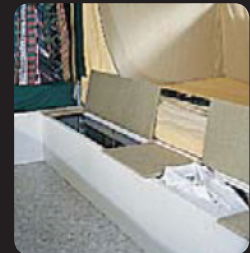

BUILT IN STORAGE

In the trailer tent cabin, under each of the bench seats, you will find locker lids allowing access to the generous storage area.